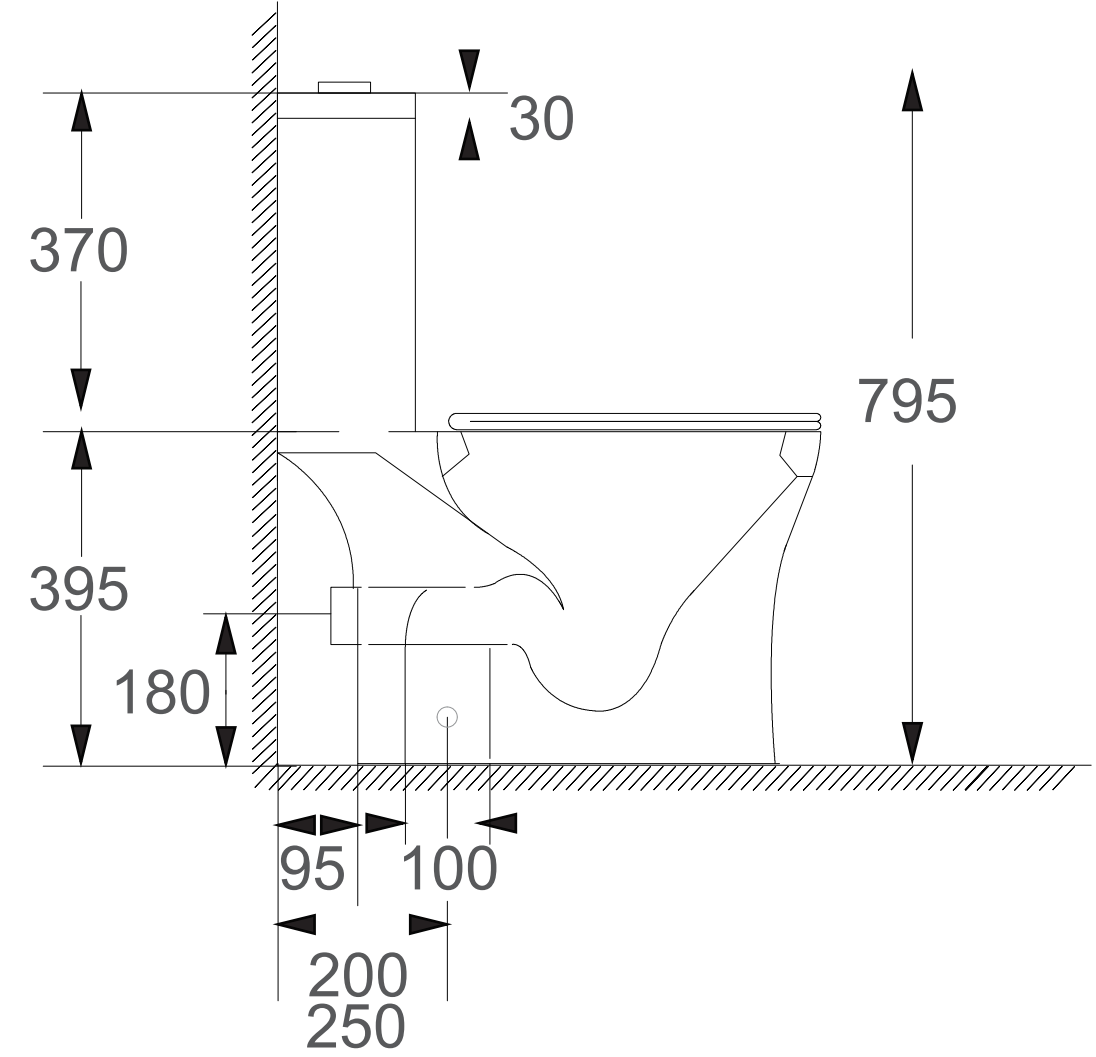

# SRTWC8320-S-UF

Rimless Flushing System  
 Dimension : L715 x W360 x H795mm  
 S-Trap : Bottom Outlet 150, 220, 250mm  
 P-Trap : Horizontal Outlet 180mm  
 \*UF Seat Cover