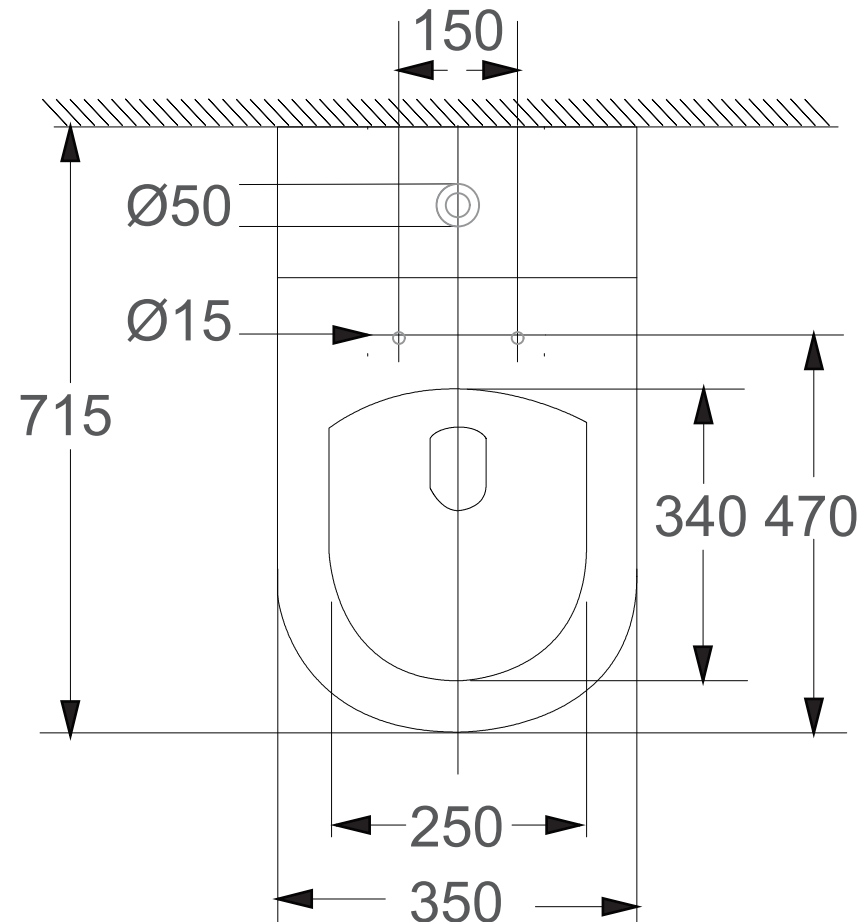

# SRTWC8320-S-UF

Rimless Flushing System  
 Dimension : L715 x W360 x H795mm  
 S-Trap : Bottom Outlet 150, 220, 250mm  
 P-Trap : Horizontal Outlet 180mm  
 \*UF Seat Cover