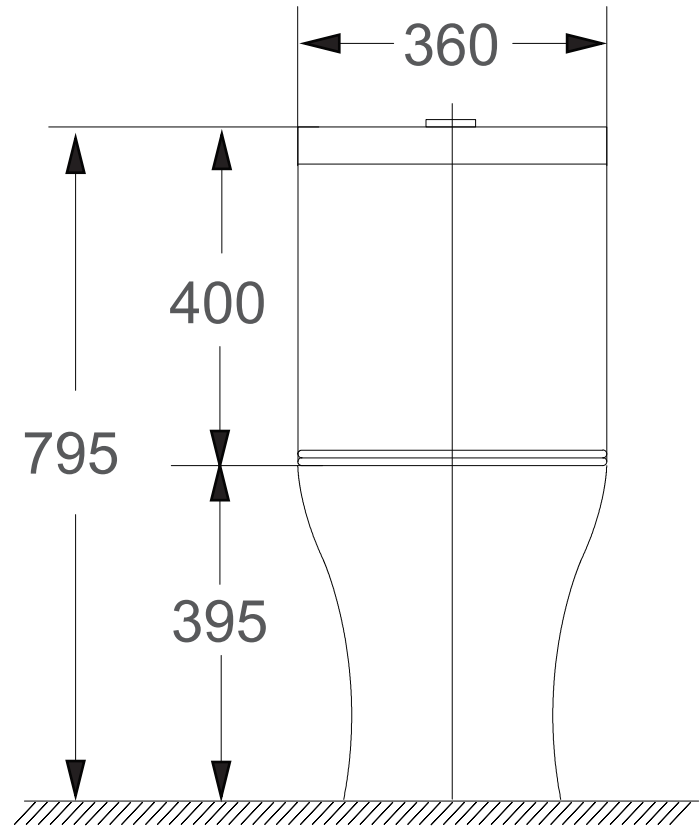

# SRTWC8320-S-UF

Rimless Flushing System  
 Dimension : L715 x W360 x H795mm  
 S-Trap : Bottom Outlet 150, 220, 250mm  
 P-Trap : Horizontal Outlet 180mm  
 \*UF Seat Cover